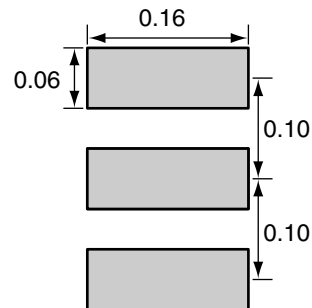

1		
Description	Material	Finish
Body	Brass	Nickel
Pin	BE CU	Gold
Insulation	Teflon	Teflon
Washer	PH Bronze	Gold
Gasket	SI Rubber	Rubber

SIDE VIEW

BACK VIEW

RECOMMENDED FOOTPRINT

Title SMA MALE EDGE MOUNT FOR 0.062" THICK BOARD

Part No. CONSMA013.062

Revision: 1.0

Dimensions: INCHES (mm)

Date: 5/29/2007

CONNECTOR CITY
159 ORT LANE
MERLIN, OR 97532
PH (541)-471-6256
FAX (541)-471-6251

Sheet 1 of 1

CONNECTOR CITY
THE VALUE OF CONNECTIONS