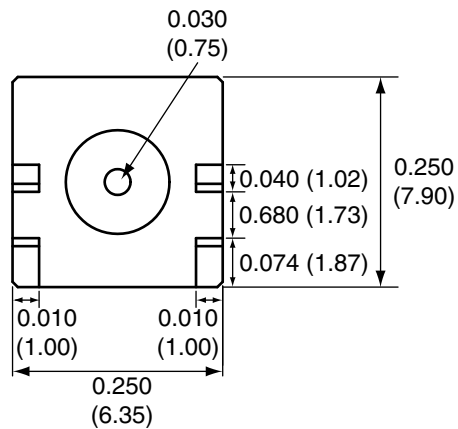

1		
Description	Material	Finish
Body	Brass	Nickel
Pin	BE CU	Gold
Insulation	Teflon	Teflon
Washer	PH Bronze	Gold
Gasket	SI Rubber	Rubber

SIDE VIEW

BACK VIEW

RECOMMENDED FOOTPRINT

Title SMA MALE EDGE MOUNT FOR 0.062" THICK BOARD

Part No. CONSMA013.062

Revision: 1.0

Dimensions: INCHES (mm)

Date: 5/29/2007

CONNECTOR CITY
159 ORT LANE
MERLIN, OR 97532
PH (541)-471-6256
FAX (541)-471-6251

Sheet 1 of 1

CONNECTOR CITY
THE VALUE OF CONNECTIONS