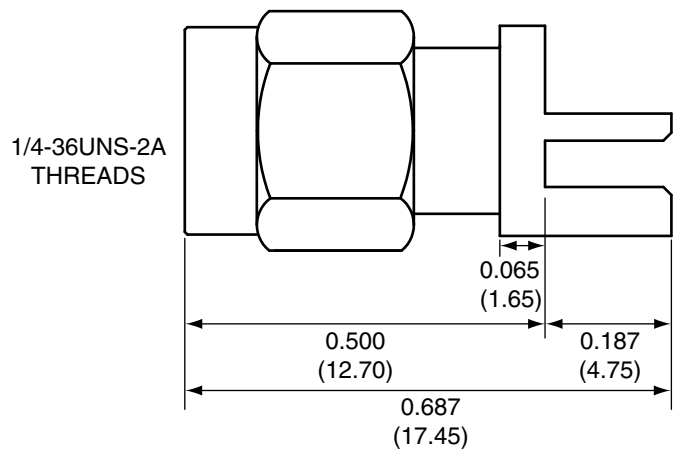

1		
Description	Material	Finish
Body	Brass	Nickel
Pin	BE CU	Gold
Insulation	Teflon	Teflon
Washer	PH Bronze	Gold
Gasket	SI Rubber	Rubber

SIDE VIEW

BACK VIEW

RECOMMENDED FOOTPRINT

Title SMA MALE EDGE MOUNT FOR 0.062" THICK BOARD

Part No. CONSMA013.062

Revision: 1.0

Dimensions: INCHES (mm)

Date: 5/29/2007

CONNECTOR CITY
159 ORT LANE
MERLIN, OR 97532
PH (541)-471-6256
FAX (541)-471-6251

Sheet 1 of 1

CONNECTOR CITY
THE VALUE OF CONNECTIONS